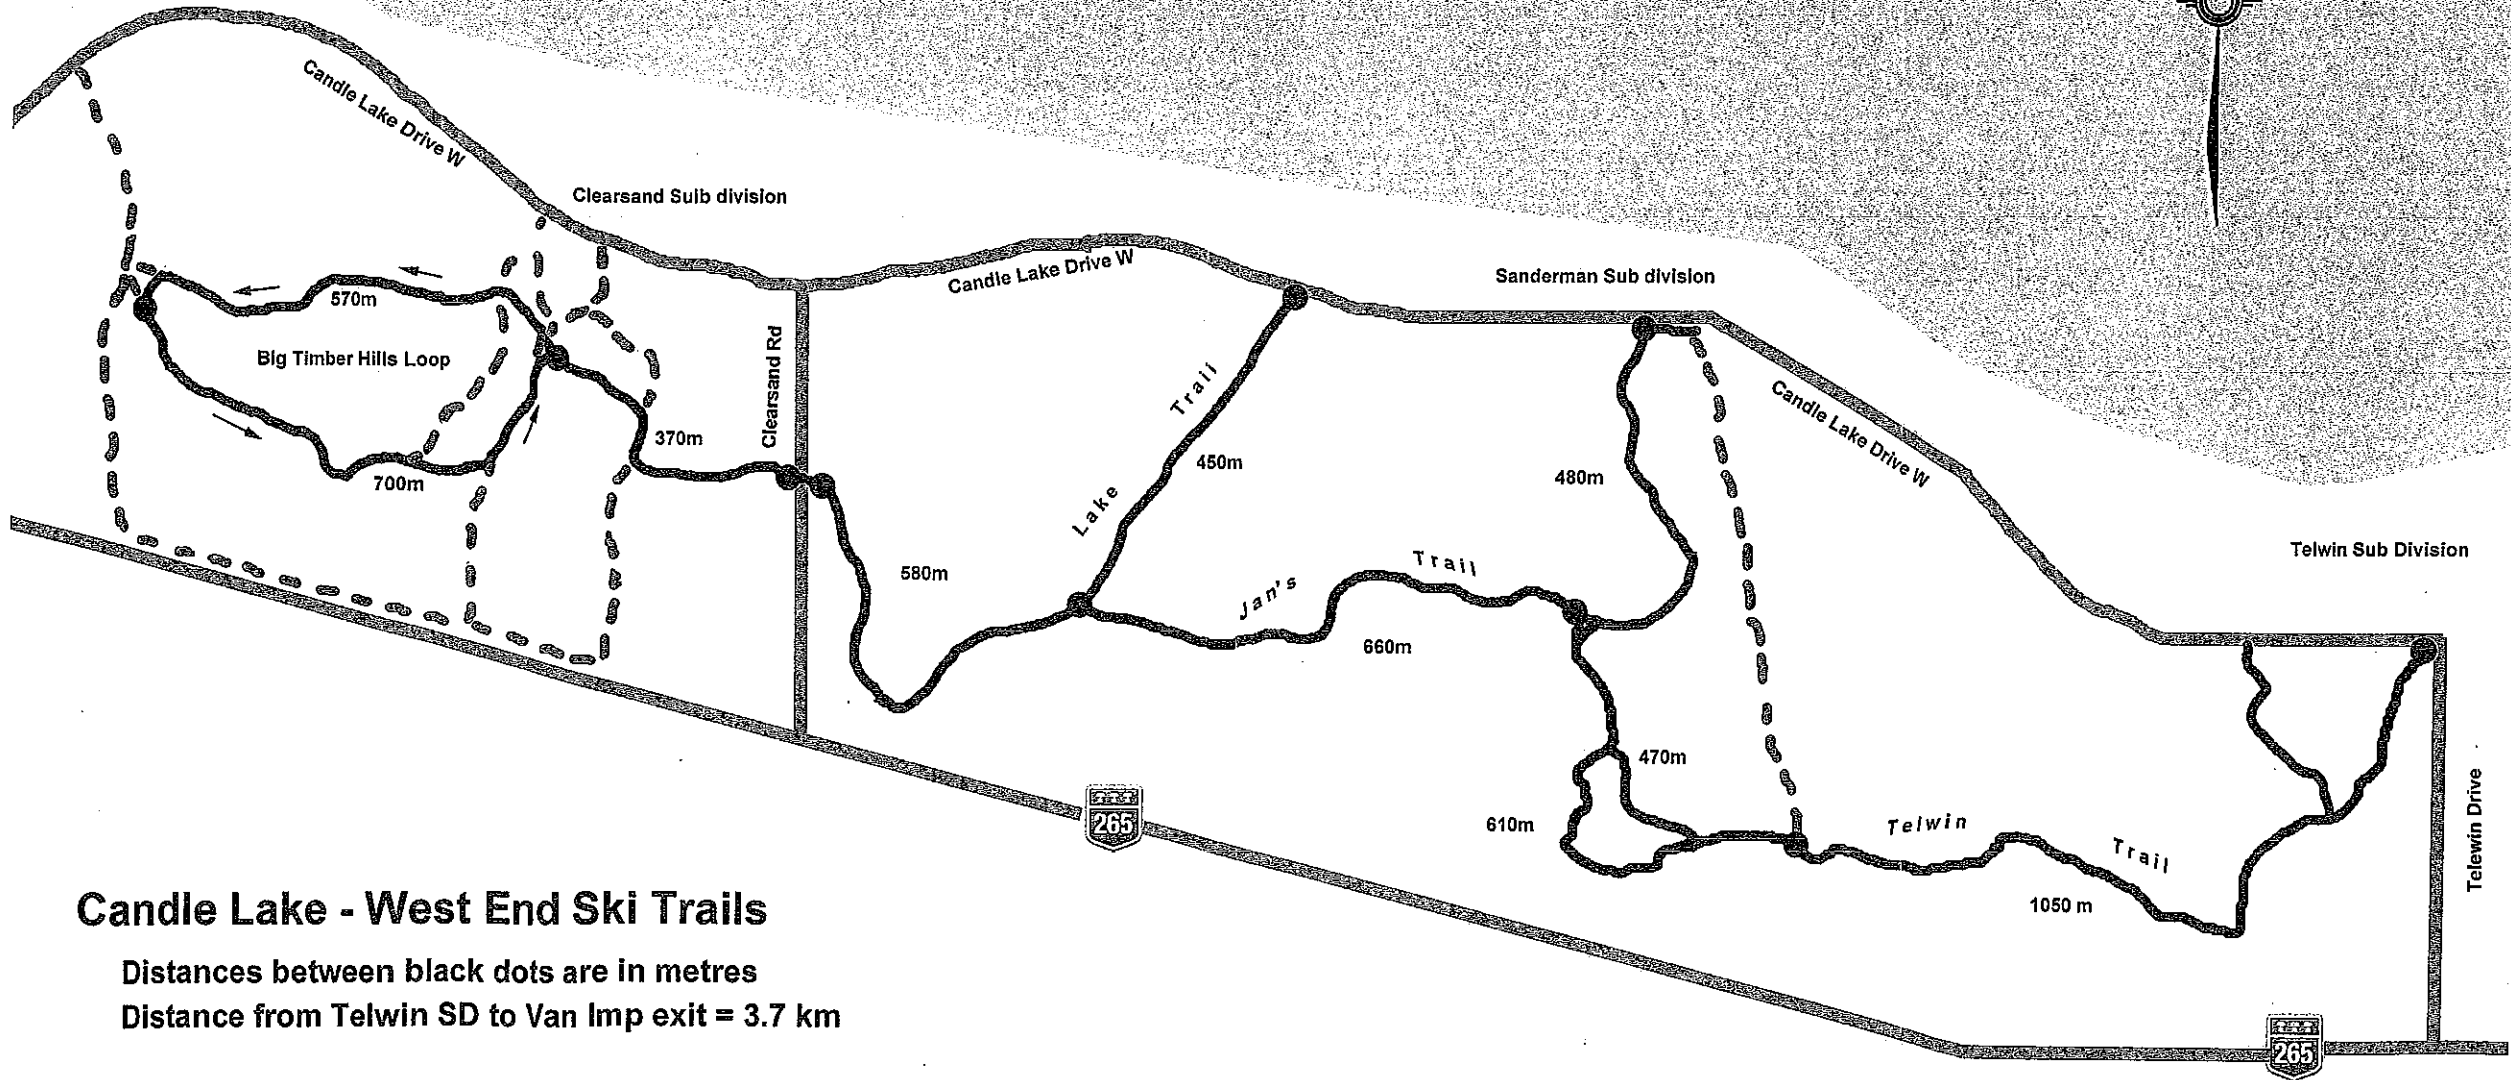

NOTE:
Distances indicated between
bars on trail

CANDLE LAKE DISTRICT CROSS-COUNTRY SKI TRAILS

Legend		CLASSIFICATION EXPLANATION			
TRAIL	CLASSIFICATION	TRAIL USE	TRAIL CLASS	USER CAPABILITY	LENGTH
Bay Lake One	XC-C-	XC-Country Ski Trails	C-Classical	● - Novice	Distance in kilometres
Bay Lake Two	XC-C-	Caution One-way Trail	S-Skating	■ - Intermediate ◆ - Expert	
		Saskatchewan Ministry of Tourism, Parks, Culture and Sport			

**CANDLE LAKE DISTRICT
CROSS-COUNTRY SKI TRAILS**

Legend		CLASSIFICATION EXPLANATION			
Cross-Country Ski Trails		TRAIL USE	TRAIL CLASS	USER CAPABILITY	LENGTH
—	Caution	XC COUNTRY	C-Classical S-Skating	● -Novice ■ -Intermediate ◆ -Expert	Distance In kilometres
—◇—	One-way Trail				
TRAIL		CLASSIFICATION			
Bay Lake One	XC-C-	■	-	4.3 km	
Bay Lake Two	XC-C-	●	-	4.5 km	

Candle Lake

← Van Imp Sub Division

Candle Lake - West End Ski Trails

Distances between black dots are in metres
Distance from Telwin SD to Van Imp exit = 3.7 km

- Main Roads
- Groomed Ski Trails
- - - Ungroomed Trails