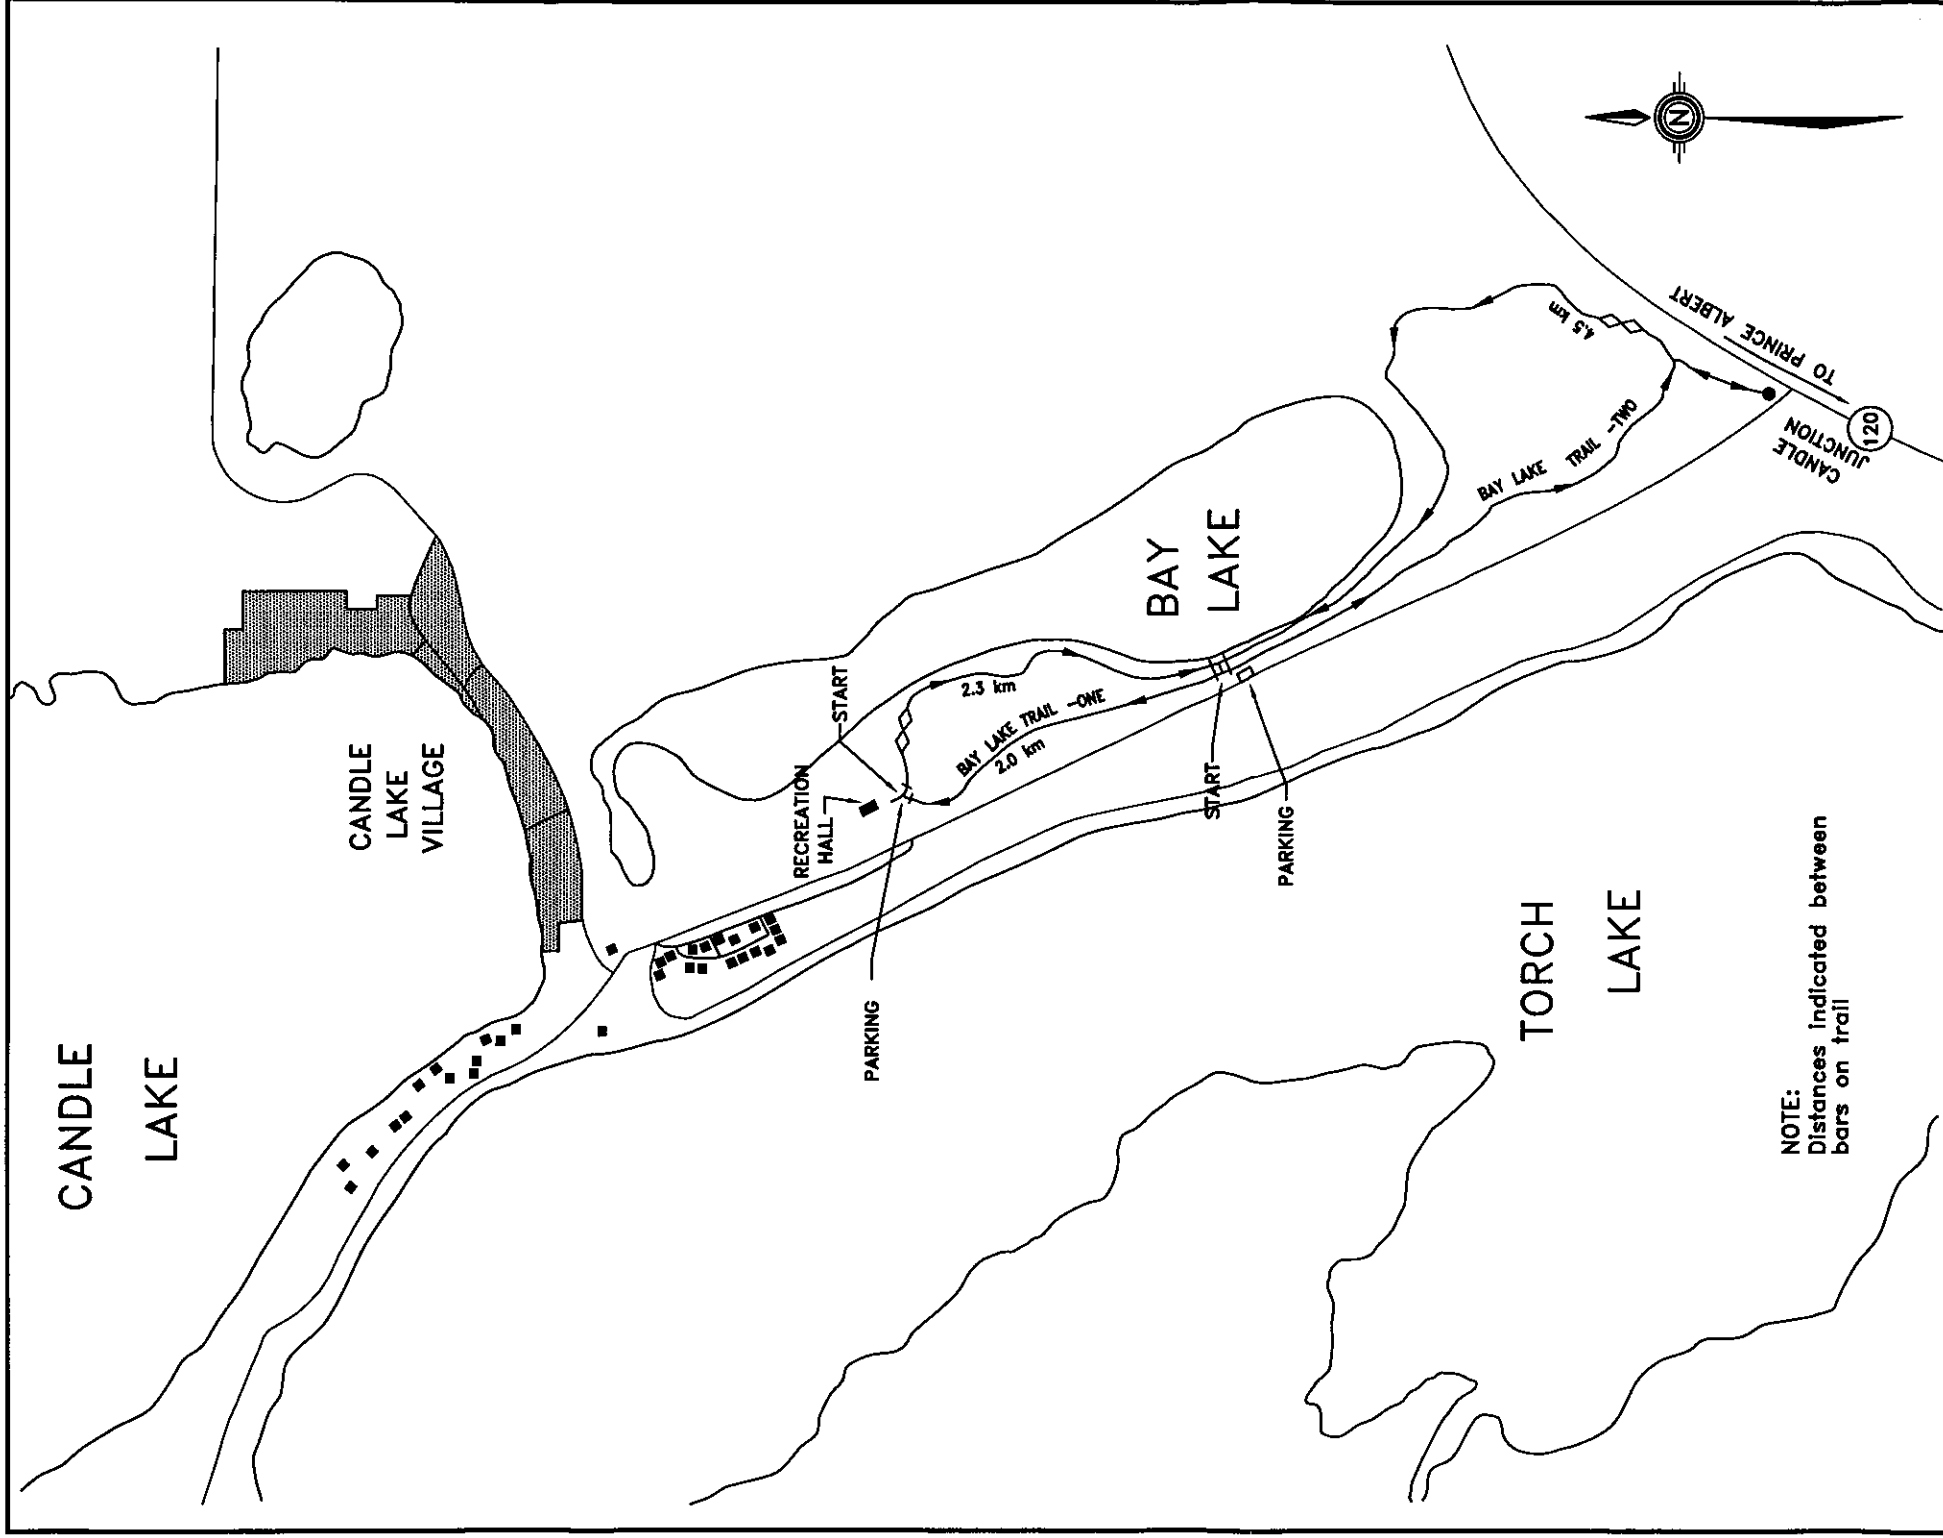

NOTE:
Distances indicated between
bars on trail

CANDLE LAKE DISTRICT CROSS-COUNTRY SKI TRAILS

Legend		CLASSIFICATION EXPLANATION			
TRAIL	CLASSIFICATION	TRAIL USE	TRAIL CLASS	USER CAPABILITY	LENGTH
Bay Lake One	XC-C-	XC-Country Ski Trails	C-Classical	● - Novice	Distance in kilometres
Bay Lake Two	XC-C-	Caution One-way Trail	S-Skating	■ - Intermediate ◆ - Expert	
		Saskatchewan Ministry of Tourism, Parks, Culture and Sport			

**CANDLE LAKE DISTRICT
CROSS-COUNTRY SKI TRAILS**

Legend		CLASSIFICATION EXPLANATION			
Cross-Country Ski Trails		TRAIL USE	TRAIL CLASS	USER CAPABILITY	LENGTH
—	Caution	XC COUNTRY	C-Classical S-Skating	● -Novice ■ -Intermediate ◆ -Expert	Distance In kilometres
—◇—	One-way Trail				
TRAIL		CLASSIFICATION			
Bay Lake One	XC-C-	■	-	4.3 km	
Bay Lake Two	XC-C-	●	-	4.5 km	

Candle Lake

← Van Imp Sub Division

Candle Lake - West End Ski Trails

Distances between black dots are in metres
Distance from Telwin SD to Van Imp exit = 3.7 km

- Main Roads
- Groomed Ski Trails
- - - Ungroomed Trails